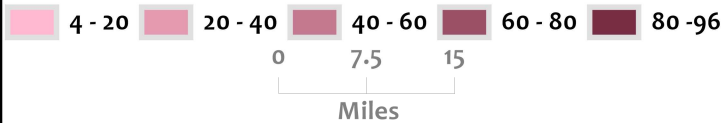

WHITE JUVENILES

PERCENT OF TOTAL JUVENILES SERVED

Atlanta MSA by County -- Source: Georgia Dept. of Juvenile Justice, 2011