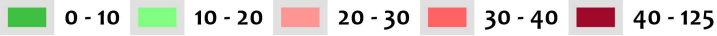

# Rape Convictions

RATE PER 100,000

Atlanta MSA by County --- Source: Georgia Bureau of Investigation