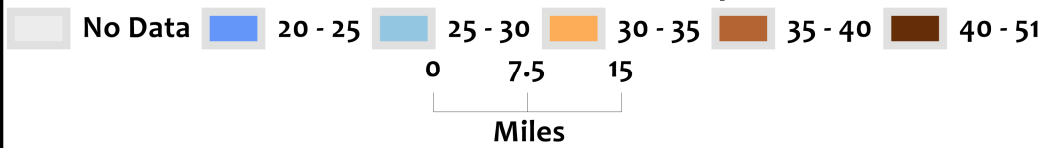

Daily VMT Per Capita

Vehicle Miles Traveled Per Capita

Atlanta MSA by County --- Source: Atlanta Regional Commission & Georgia Department of Transportation, 2010